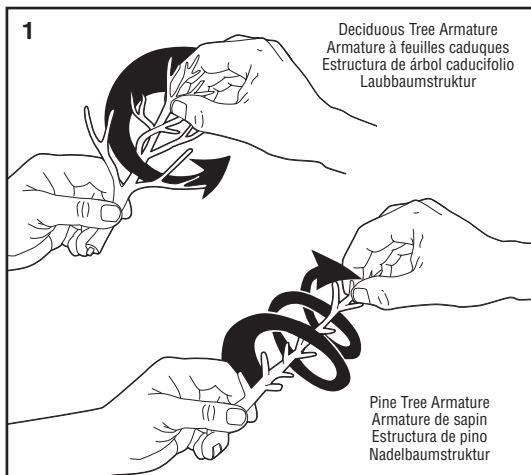

LEARNING KIT

TREES LK953

INSTRUCTIONS / INSTRUCTIONS / INSTRUCCIONES / ANWEISUNGEN

Read the instructions carefully before beginning. For detailed instructions, visit woodlandscenics.com. / Lisez les instructions soigneusement avant de commencer. Pour obtenir des instructions détaillées, visitez woodlandscenics.com. / Lea las instrucciones completamente antes de empezar. Para instrucciones detalladas, visite woodlandscenics.com. / Lesen Sie vor Beginn sorgfältig die Anweisungen. Für ausführliche Informationen besuchen Sie bitte woodlandscenics.com.

Conforms to Health Requirements of ASTM D4236

MODELING AND CARE INFORMATION: This kit suggests the use of materials that may stain or cause damage. Take care to cover project area and clothing appropriately. Clean up spills immediately with warm, soapy water.